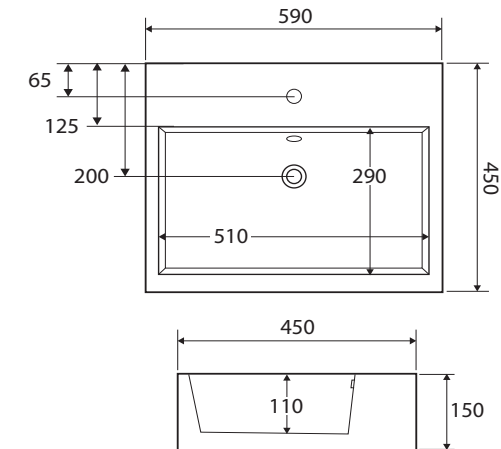

## ABOVE COUNTER BASIN

### Features

- Gloss white finish
- Fully vitreous china
- Glazed on the back side
- Requires 32 mm waste with overflow (not included)
- Capacity: 11 litres

While we aim to ensure specifications are correct at the time of publication, Fienza reserves the right to make modifications without prior notice. Physical colour may vary from image shown. All measurements are shown in millimetres. For ceramic products, please allow +/- 10 mm tolerance for manufacturing variance. Always use physical product measurements for mark-ups and roughing-in as the technical drawing may differ from actual product received.