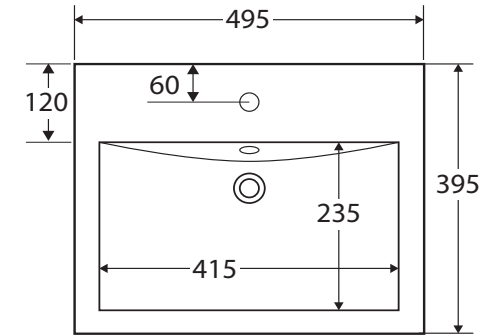

### Features

- Gloss white finish
- Vitreous china
- Glazed on the back side
- Requires 32 mm overflow waste (not included)
- Capacity: 5L

While we aim to ensure specifications are correct at the time of publication, Fienza reserves the right to make modifications without prior notice. Physical colour may vary from image shown. All measurements are shown in millimetres. For ceramic products, please allow +/- 10 mm tolerance for manufacturing variance. Always use physical product measurements for mark-ups and roughing-in as the technical drawing may differ from actual product received.