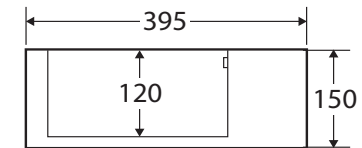

### Features

- Gloss white finish
- Vitreous china
- Glazed on the back side
- Requires 32 mm overflow waste (not included)
- Capacity: 5L

While we aim to ensure specifications are correct at the time of publication, Fienza reserves the right to make modifications without prior notice. Physical colour may vary from image shown. All measurements are shown in millimetres. For ceramic products, please allow +/- 10 mm tolerance for manufacturing variance. Always use physical product measurements for mark-ups and roughing-in as the technical drawing may differ from actual product received.