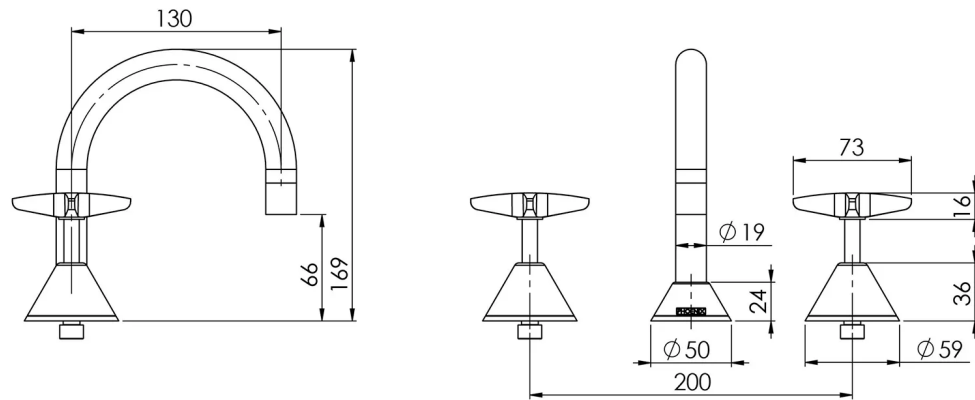

IVY

IVY BASIN SET

SPECIFICATIONS

AVAILABLE IN

600 CHR
Chrome

INFORMATION

Temperature Rating
1 - 75°C

Pressure Rating
150 - 500kPa

MAINTENANCE AND CARE:

- All surfaces should be cleaned with mild liquid detergent or soap and water.
- Do not use cream cleaners or citrus based cleaning products, as they are abrasive.
- Use of unsuitable cleaning agents may damage the surface.
- Any damage caused in this way will not be covered by warranty.

Please visit <https://www.phoenixtapware.com.au/warranty> to view the full warranty

While we aim to ensure the specifications shown are correct at time of printing, Phoenix Tapware reserves the right to make modifications without prior notice. Always use the physical product measurements for mark-ups and roughing-in as the line drawing shown may differ from the actual product over time. All measurements are shown in millimetres. Colours may vary from image shown.

Ph: +61 3 9780 4200
25/05/2023
phoenixtapware.com.au