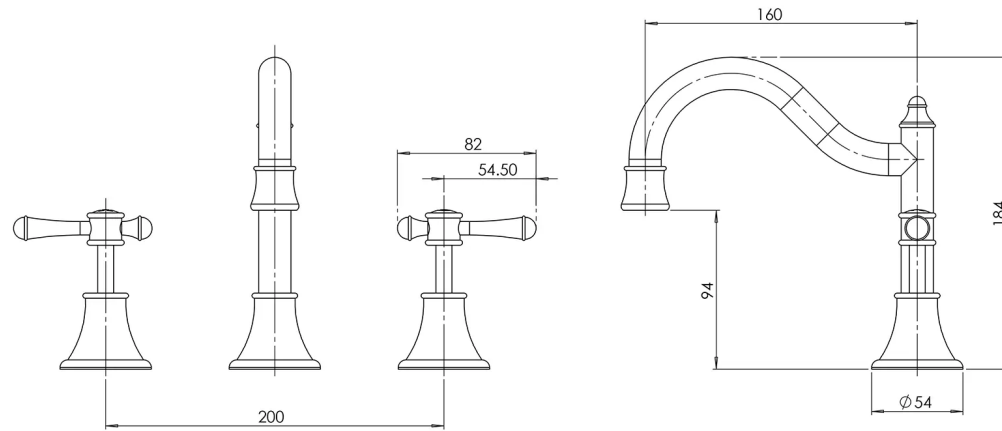

NOSTALGIA

NOSTALGIA LEVER BASIN SET SHEPHERDS CROOK

SPECIFICATIONS

AVAILABLE IN

NS104L CHR
Chrome

NS104L-40
Brushed Nickel

NS104L-33
Antique Black

INFORMATION