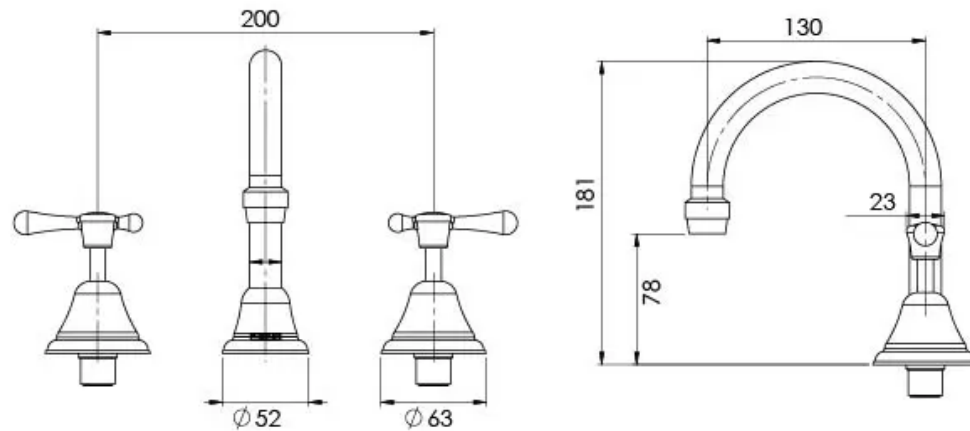

RHAPSODY

RHAPSODY LEVER BASIN SET

SPECIFICATIONS

AVAILABLE IN

RL100 CHR
Chrome

INFORMATION

Temperature Rating
1 - 75°C

Pressure Rating
150 - 500kPa

Please visit <https://www.phoenixtapware.com.au/warranty> to view the full warranty

While we aim to ensure the specifications shown are correct at time of printing, Phoenix Tapware reserves the right to make modifications without prior notice. Always use the physical product measurements for mark-ups and roughing-in as the line drawing shown may differ from the actual product over time. All measurements are shown in millimetres. Colours may vary from image shown.