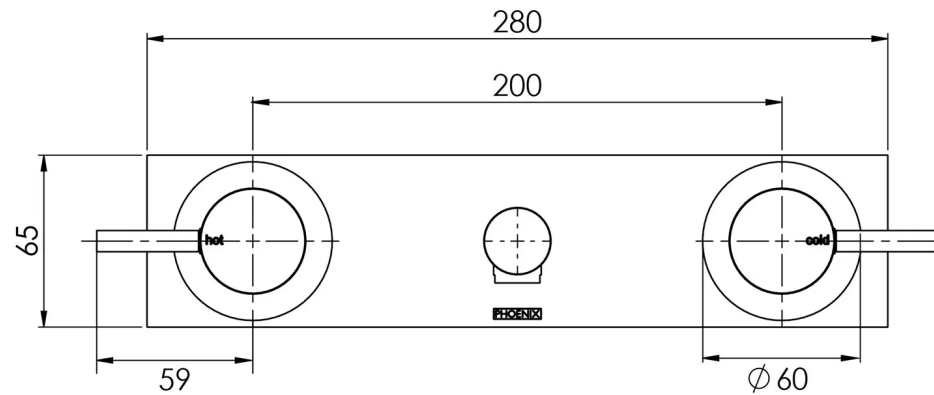

VIVID PIN LEVER

VIVID PIN LEVER BASIN SET 200MM

SPECIFICATIONS

AVAILABLE IN

VP105 CHR
Chrome

INFORMATION

Temperature Rating
1 - 75°C

Pressure Rating
150 - 500kPa

MAINTENANCE AND CARE:

- All surfaces should be cleaned with mild liquid detergent or soap and water.
- Do not use cream cleaners or citrus based cleaning products, as they are abrasive.
- Use of unsuitable cleaning agents may damage the surface.
- Any damage caused in this way will not be covered by warranty.

Please visit <https://www.phoenixtapware.com.au/warranty> to view the full warranty