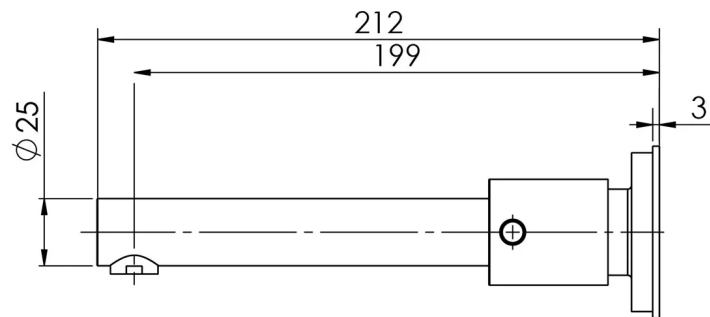

VIVID PIN LEVER

VIVID PIN LEVER BASIN SET 200MM

SPECIFICATIONS

AVAILABLE IN

VP105 CHR
Chrome

INFORMATION

Temperature Rating
1 - 75°C

Pressure Rating
150 - 500kPa

MAINTENANCE AND CARE:

- All surfaces should be cleaned with mild liquid detergent or soap and water.
- Do not use cream cleaners or citrus based cleaning products, as they are abrasive.
- Use of unsuitable cleaning agents may damage the surface.
- Any damage caused in this way will not be covered by warranty.

Please visit <https://www.phoenixtapware.com.au/warranty> to view the full warranty