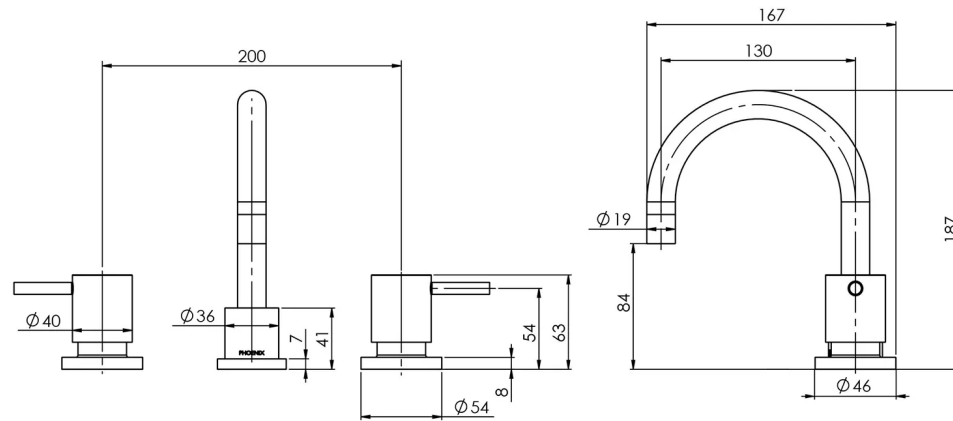

VIVID PIN LEVER

VIVID PIN LEVER BASIN SET SWIVEL GOOSENECK OUTLET

SPECIFICATIONS

AVAILABLE IN

VP101 CHR
Chrome

INFORMATION

Temperature Rating
1 - 75°C

Pressure Rating
150 - 500kPa

MAINTENANCE AND CARE:

- All surfaces should be cleaned with mild liquid detergent or soap and water.
- Do not use cream cleaners or citrus based cleaning products, as they are abrasive.
- Use of unsuitable cleaning agents may damage the surface.
- Any damage caused in this way will not be covered by warranty.

Please visit <https://www.phoenixtapware.com.au/warranty> to view the full warranty

While we aim to ensure the specifications shown are correct at time of printing, Phoenix Tapware reserves the right to make modifications without prior notice. Always use the physical product measurements for mark-ups and roughing-in as the line drawing shown may differ from the actual product over time. All measurements are shown in millimetres. Colours may vary from image shown.

Ph: +61 3 9780 4200
25/05/2023
phoenixtapware.com.au