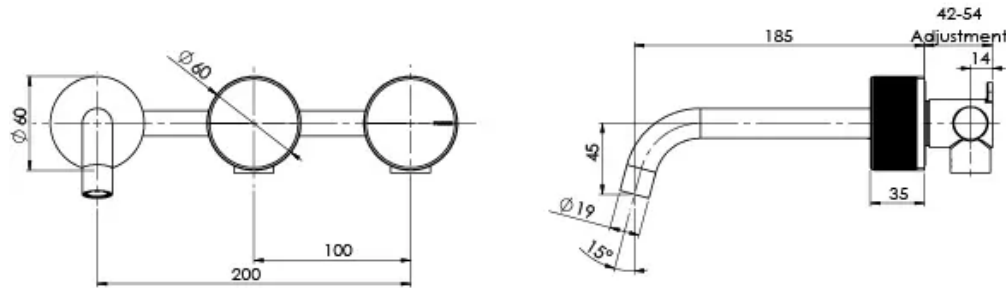

AXIA

AXIA WALL BASIN / BATH CURVED OUTLET HOSTESS SET 180MM

SPECIFICATIONS

AVAILABLE IN

117-1125-00
Chrome

117-1125-40
Brushed Nickel

117-1125-10
Matte Black

INFORMATION

Please visit <https://www.phoenixtapware.com.au/warranty> to view the full warranty

While we aim to ensure the specifications shown are correct at time of printing, Phoenix Tapware reserves the right to make modifications without prior notice. Always use the physical product measurements for mark-ups and roughing-in as the line drawing shown may differ from the actual product over time. All measurements are shown in millimetres. Colours may vary from image shown.