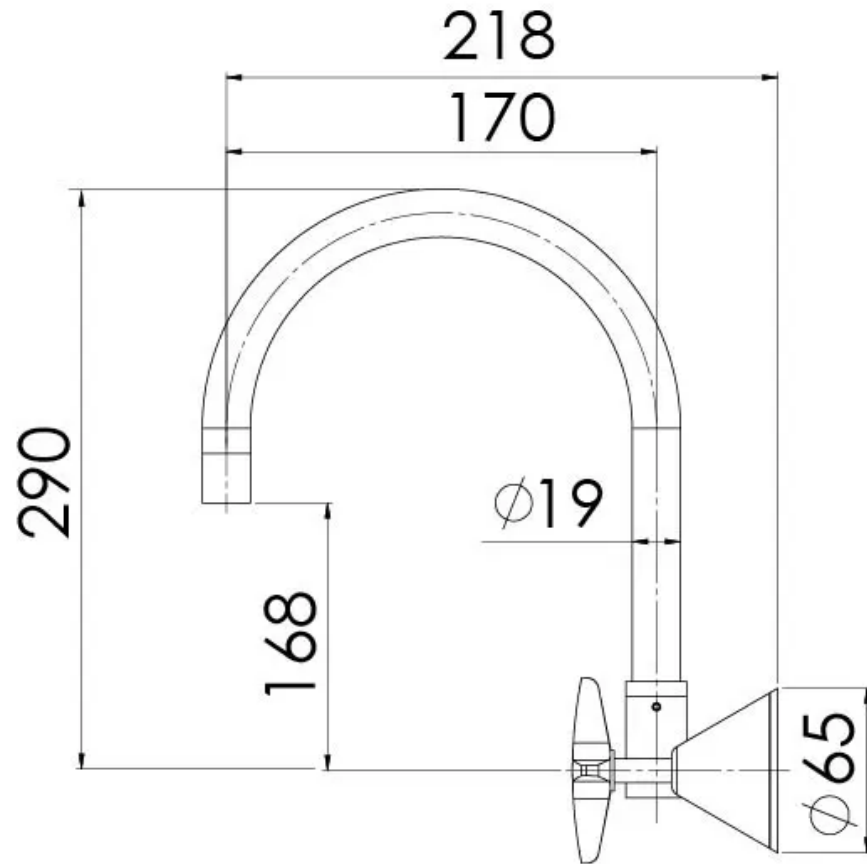

IVY

IVY WALL SINK SET

SPECIFICATIONS

AVAILABLE IN

632 CHR
Chrome

INFORMATION

Temperature Rating
1 - 75°C

Pressure Rating
150 - 500kPa

Please visit <https://www.phoenixtapware.com.au/warranty> to view the full warranty

While we aim to ensure the specifications shown are correct at time of printing, Phoenix Tapware reserves the right to make modifications without prior notice. Always use the physical product measurements for mark-ups and roughing-in as the line drawing shown may differ from the actual product over time. All measurements are shown in millimetres. Colours may vary from image shown.