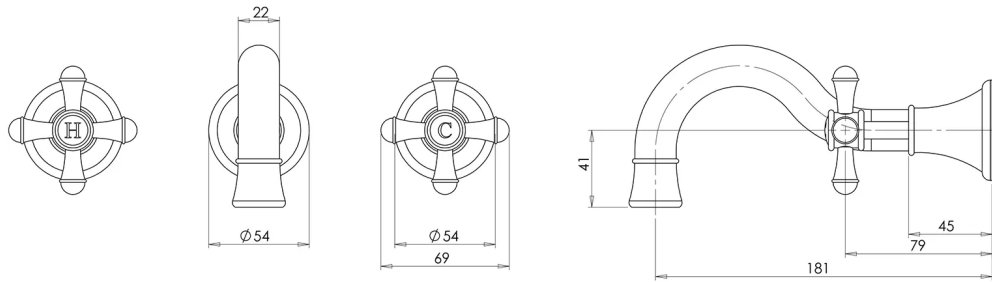

NOSTALGIA

NOSTALGIA BATH SET 180MM SHEPHERDS CROOK

SPECIFICATIONS

AVAILABLE IN

NS111 CHR
Chrome

INFORMATION

Temperature Rating
1 - 75°C

Pressure Rating
150 - 500kPa