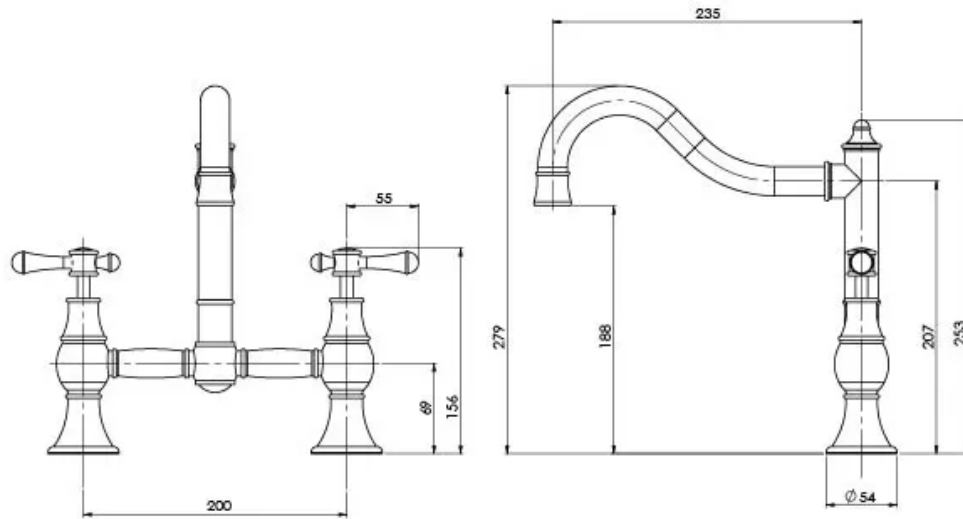

NOSTALGIA

NOSTALGIA EXPOSED SINK SET SHEPHERDS CROOK

SPECIFICATIONS

AVAILABLE IN

NS135 CHR
Chrome

NS135-40
Brushed Nickel

NS135-33
Antique Black

INFORMATION

Temperature Rating
1 - 75°C

Pressure Rating
150 - 500kPa

MAINTENANCE AND CARE:

- All surfaces should be cleaned with mild liquid detergent or soap and water.
- Do not use cream cleaners or citrus based cleaning products, as they are abrasive.
- Use of unsuitable cleaning agents may damage the surface.
- Any damage caused in this way will not be covered by warranty.

Please visit <https://www.phoenixtapware.com.au/warranty> to view the full warranty

While we aim to ensure the specifications shown are correct at time of printing, Phoenix Tapware reserves the right to make modifications without prior notice. Always use the physical product measurements for mark-ups and roughing-in as the line drawing shown may differ from the actual product over time. All measurements are shown in millimetres. Colours may vary from image shown.

Ph: +61 3 9780 4200
25/05/2023
phoenixtapware.com.au