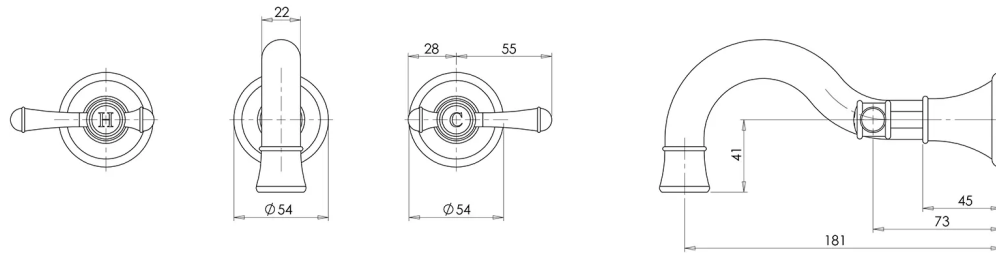

NOSTALGIA

NOSTALGIA LEVER BATH SET 180MM SHEPHERDS CROOK

SPECIFICATIONS

AVAILABLE IN

NS111L CHR
Chrome

NS111L-40
Brushed Nickel

NS111L-33
Antique Black

INFORMATION

Please visit <https://www.phoenixtapware.com.au/warranty> to view the full warranty

While we aim to ensure the specifications shown are correct at time of printing, Phoenix Tapware reserves the right to make modifications without prior notice. Always use the physical product measurements for mark-ups and roughing-in as the line drawing shown may differ from the actual product over time. All measurements are shown in millimetres. Colours may vary from image shown.