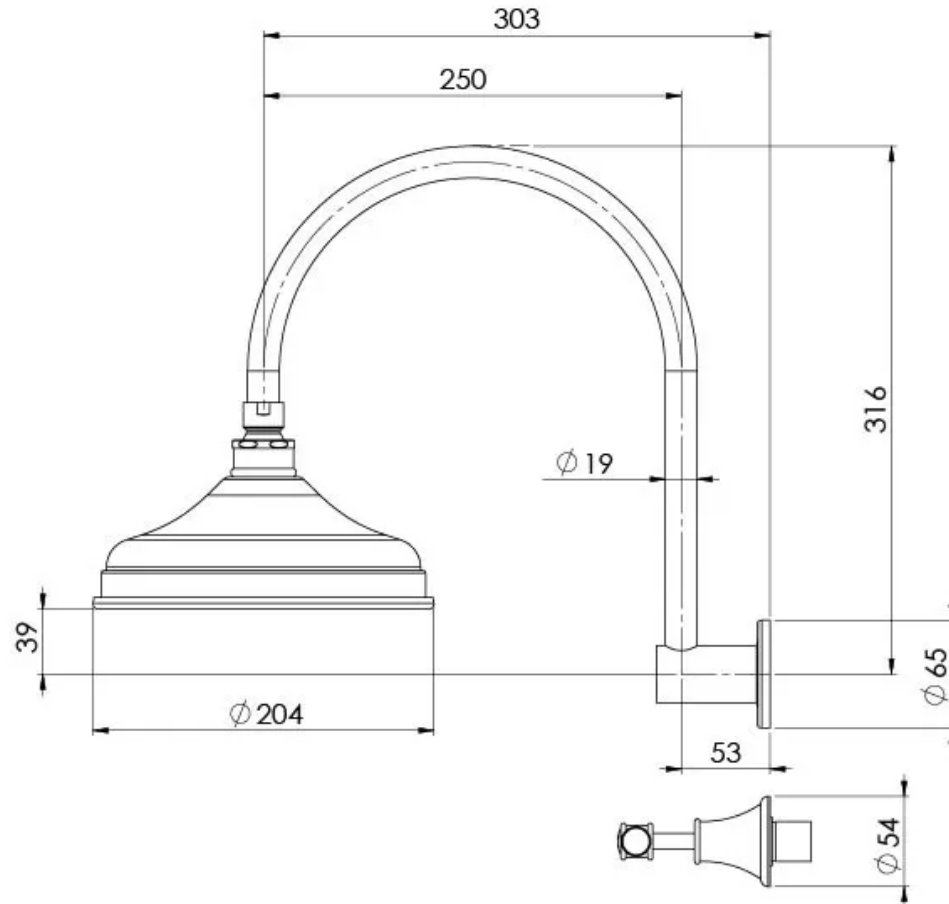

NOSTALGIA

NOSTALGIA LEVER SHOWER SET

SPECIFICATIONS

AVAILABLE IN

NS121L CHR
Chrome

NS121L-40
Brushed Nickel

NS121L-33
Antique Black

INFORMATION

Please visit <https://www.phoenixtapware.com.au/warranty> to view the full warranty

While we aim to ensure the specifications shown are correct at time of printing, Phoenix Tapware reserves the right to make modifications without prior notice. Always use the physical product measurements for mark-ups and roughing-in as the line drawing shown may differ from the actual product over time. All measurements are shown in millimetres. Colours may vary from image shown.