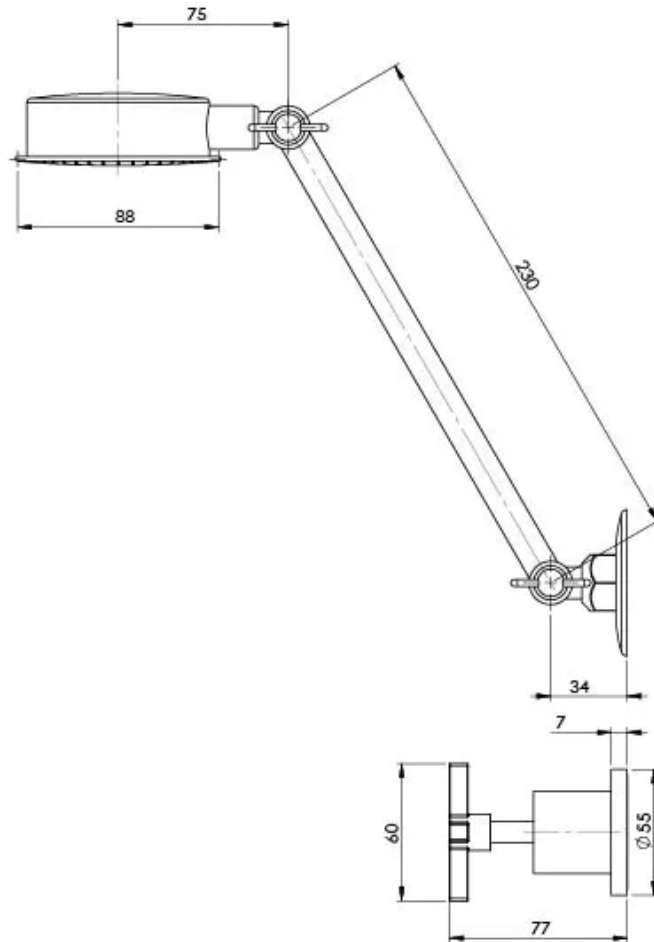

RADII

RADII SHOWER SET

SPECIFICATIONS

AVAILABLE IN

RA220 CHR
Chrome

INFORMATION

Temperature Rating
1 - 75°C

Pressure Rating
150 - 500kPa

Please visit <https://www.phoenixtapware.com.au/warranty> to view the full warranty

While we aim to ensure the specifications shown are correct at time of printing, Phoenix Tapware reserves the right to make modifications without prior notice. Always use the physical product measurements for mark-ups and roughing-in as the line drawing shown may differ from the actual product over time. All measurements are shown in millimetres. Colours may vary from image shown.