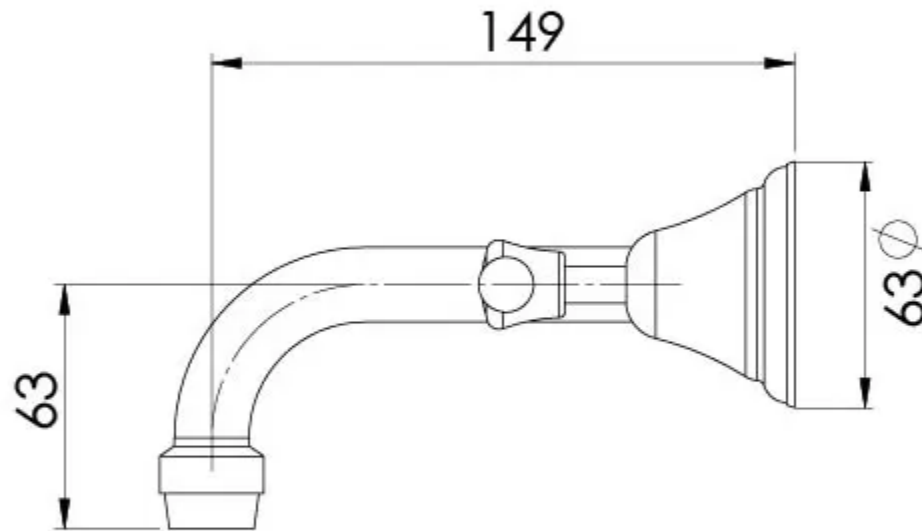

RHAPSODY

RHAPSODY LEVER BATH SET

SPECIFICATIONS

AVAILABLE IN

RL200 CHR
Chrome

INFORMATION

Temperature Rating
1 - 75°C

Pressure Rating
150 - 500kPa

MAINTENANCE AND CARE:

- All surfaces should be cleaned with mild liquid detergent or soap and water.
- Do not use cream cleaners or citrus based cleaning products, as they are abrasive.
- Use of unsuitable cleaning agents may damage the surface.
- Any damage caused in this way will not be covered by warranty.

Please visit <https://www.phoenixtapware.com.au/warranty> to view the full warranty

While we aim to ensure the specifications shown are correct at time of printing, Phoenix Tapware reserves the right to make modifications without prior notice. Always use the physical product measurements for mark-ups and roughing-in as the line drawing shown may differ from the actual product over time. All measurements are shown in millimetres. Colours may vary from image shown.

Ph: +61 3 9780 4200
25/05/2023
phoenixtapware.com.au