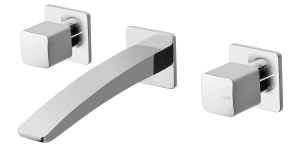

RUSH

RUSH WALL BATH SET

SPECIFICATIONS

AVAILABLE IN

RU110 CHR
Chrome

INFORMATION

Temperature Rating
1 - 75°C

Pressure Rating
150 - 500kPa