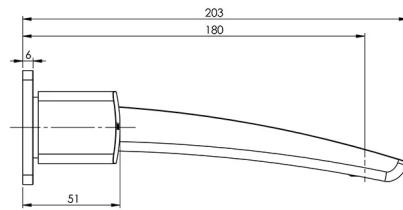

RUSH

RUSH WALL BATH SET

SPECIFICATIONS

AVAILABLE IN

RU110 CHR
Chrome

INFORMATION

Temperature Rating
1 - 75°C

Pressure Rating
150 - 500kPa

Please visit <https://www.phoenixtapware.com.au/warranty> to view the full warranty

While we aim to ensure the specifications shown are correct at time of printing, Phoenix Tapware reserves the right to make modifications without prior notice. Always use the physical product measurements for mark-ups and roughing-in as the line drawing shown may differ from the actual product over time. All measurements are shown in millimetres. Colours may vary from image shown.