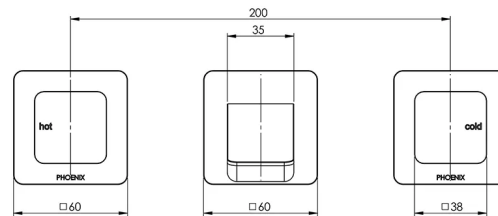

RUSH

RUSH WALL BATH SET

SPECIFICATIONS

AVAILABLE IN

RU110 CHR
Chrome

INFORMATION

Temperature Rating
1 - 75°C

Pressure Rating
150 - 500kPa

Please visit <https://www.phoenixtapware.com.au/warranty> to view the full warranty

While we aim to ensure the specifications shown are correct at time of printing, Phoenix Tapware reserves the right to make modifications without prior notice. Always use the physical product measurements for mark-ups and roughing-in as the line drawing shown may differ from the actual product over time. All measurements are shown in millimetres. Colours may vary from image shown.