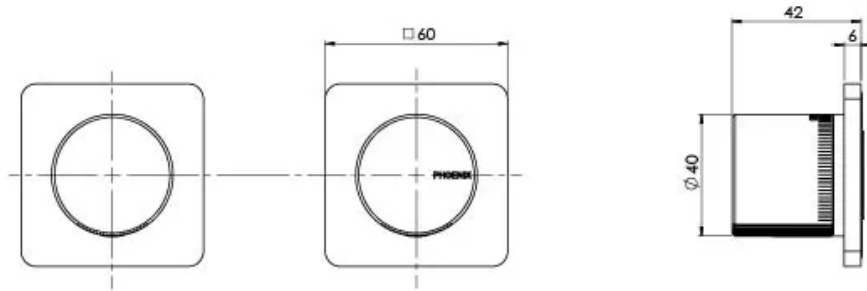

TOI

TOI WALL TOP ASSEMBLIES EXTENDED 15MM

SPECIFICATIONS

AVAILABLE IN

108-0670-00
Chrome

108-0670-60
Chrome / Matte Black

108-0670-10
Matte Black

108-0670-72
Matte Black / Brushed Rose Gold

Please visit <https://www.phoenixtapware.com.au/warranty> to view the full warranty

While we aim to ensure the specifications shown are correct at time of printing, Phoenix Tapware reserves the right to make modifications without prior notice. Always use the physical product measurements for mark-ups and roughing-in as the line drawing shown may differ from the actual product over time. All measurements are shown in millimetres. Colours may vary from image shown.