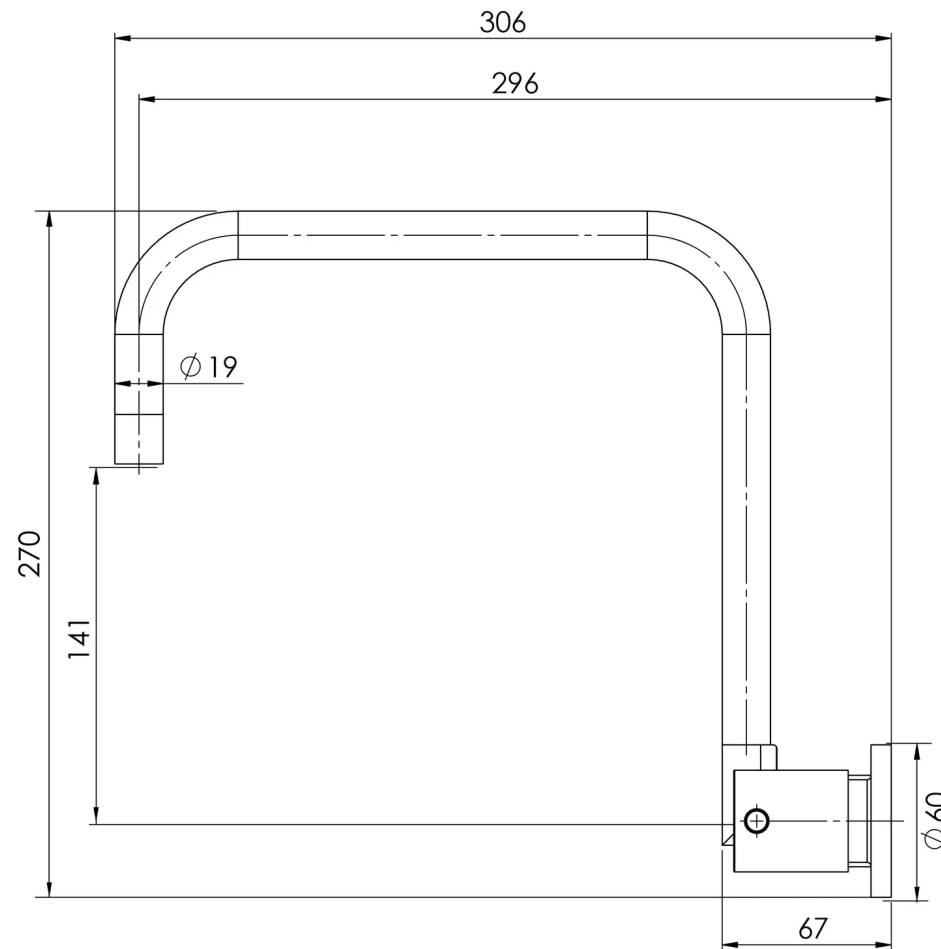

VIVID PIN LEVER

VIVID PIN LEVER WALL SINK SET SQUARELINE

SPECIFICATIONS

AVAILABLE IN

VP815 CHR
Chrome

INFORMATION

Temperature Rating
1 - 75°C

Pressure Rating
150 - 500kPa

Please visit <https://www.phoenixtapware.com.au/warranty> to view the full warranty

While we aim to ensure the specifications shown are correct at time of printing, Phoenix Tapware reserves the right to make modifications without prior notice. Always use the physical product measurements for mark-ups and roughing-in as the line drawing shown may differ from the actual product over time. All measurements are shown in millimetres. Colours may vary from image shown.