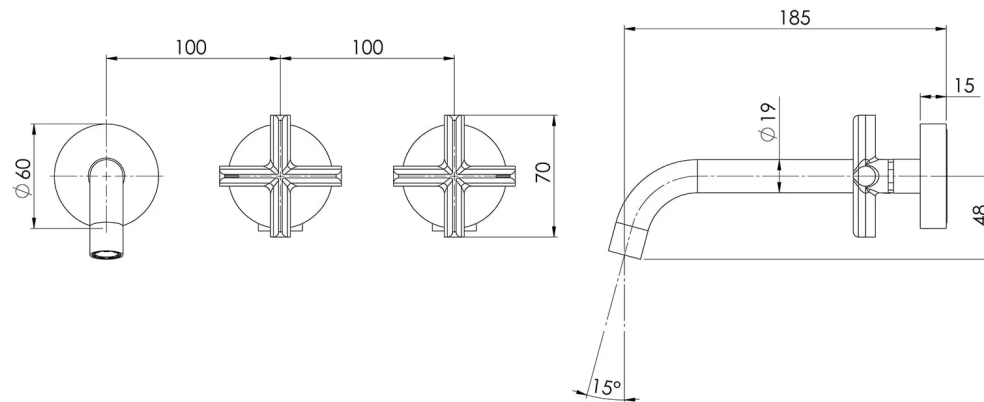

VIVID SLIMLINE PLUS

VIVID SLIMLINE PLUS WALL BASIN / BATH HOSTESS SET 180MM OUTLET

SPECIFICATIONS

AVAILABLE IN

119-1125-00
Chrome

119-1125-40
Brushed Nickel

119-1125-30
Gun Metal

119-1125-31
Brushed Carbon

119-1125-10
Matte Black

119-1125-12
Brushed Gold

INFORMATION

Temperature Rating
1 - 75°C

Pressure Rating
150 - 500kPa

MAINTENANCE AND CARE:

- All surfaces should be cleaned with mild liquid detergent or soap and water.
- Do not use cream cleaners or citrus based cleaning products, as they are abrasive.
- Use of unsuitable cleaning agents may damage the surface.
- Any damage caused in this way will not be covered by warranty.

Please visit <https://www.phoenixtapware.com.au/warranty> to view the full warranty

While we aim to ensure the specifications shown are correct at time of printing, Phoenix Tapware reserves the right to make modifications without prior notice. Always use the physical product measurements for mark-ups and roughing-in as the line drawing shown may differ from the actual product over time. All measurements are shown in millimetres. Colours may vary from image shown.