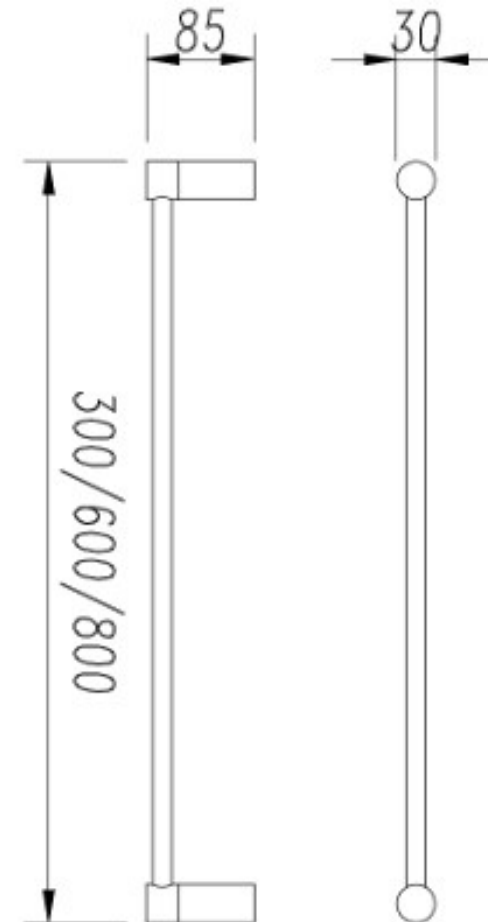

FINESA SINGLE TOWEL RAIL 600MM CHROME 6833

- Contemporary new design
- Available in chrome & powder coat matte black
- Dual fixing for added stability
- Brass construction
- 10 year replacement warranty

MILLENNIUM TAPWARE

by Peter W. Eldering Pty. Ltd.

NSW: 7 HARLEY CRES, CONDELL PARK, NSW 2200, PH: 02 9791 9655

FAX: 02 9791 9611 E: sales@eldering.com.au

QLD: 5/30 McCOTTER ST, ACACIA RIDGE, QLD 4110, PH: 07 3273 1071