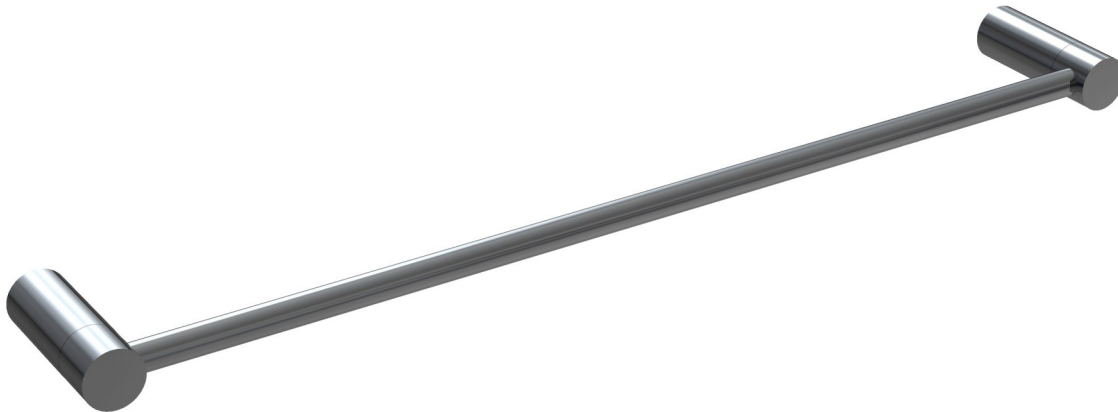

FINESA SINGLE TOWEL RAIL 600MM CHROME 6833

- Contemporary new design
- Available in chrome & powder coat matte black
- Dual fixing for added stability
- Brass construction
- 10 year replacement warranty