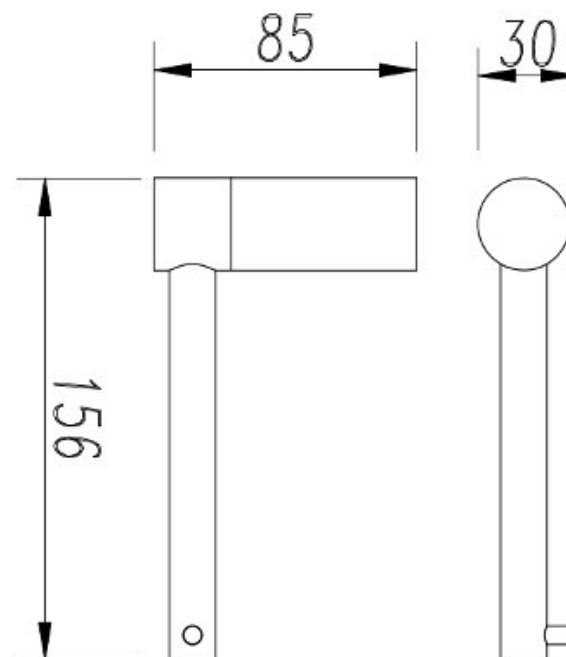

## FINESA TOILET ROLL HOLDER CHROME 6836

- Contemporary new design
- Available in chrome & powder coat matte black
- Dual fixing for added stability
- Brass construction
- 10 year replacement warranty