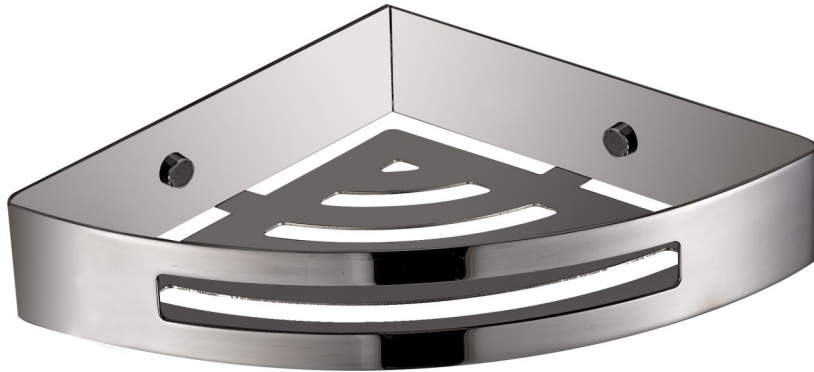

Millennium

Mixers • Showers • Accesories • Baths • Basins

FINESA CORNER BASKET 205MM

CHROME 6840

- Contemporary new design
- Available in chrome & matte black
- 304 grade stainless steel construction
- 10 year replacement warranty