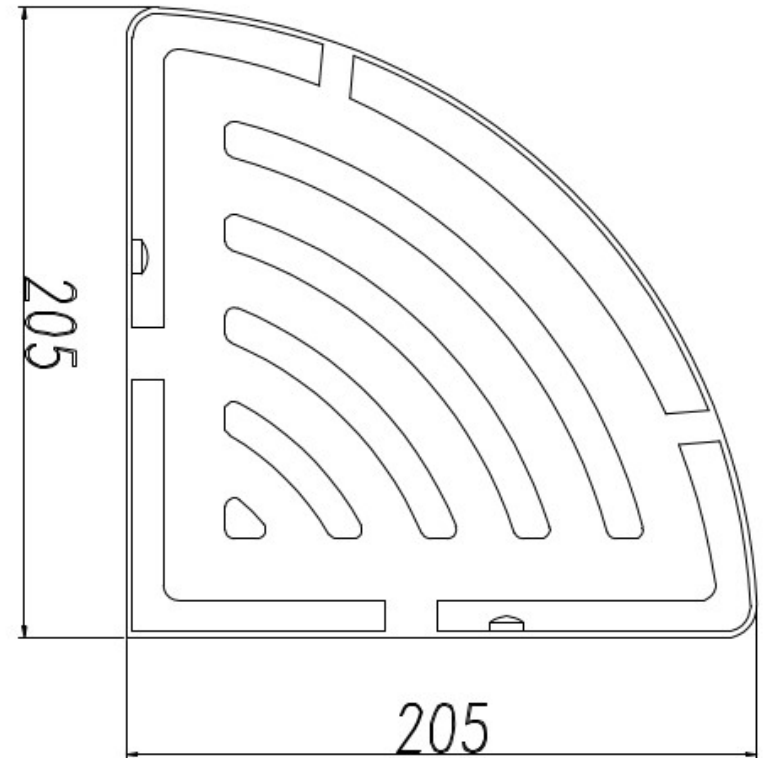

Millennium

Mixers • Showers • Accesories • Baths • Basins

FINESA CORNER BASKET 205MM

CHROME 6840

- Contemporary new design
- Available in chrome & matte black
- 304 grade stainless steel construction
- 10 year replacement warranty