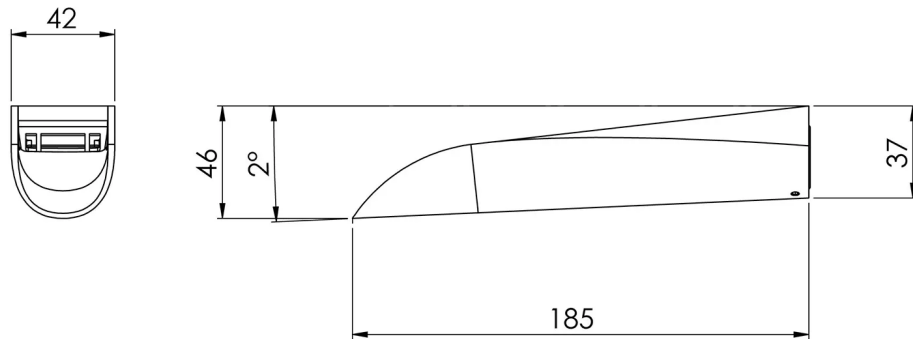

NARA

NARA WALL BATH OUTLET 185MM

SPECIFICATIONS

AVAILABLE IN

101-7620-00
Chrome

INFORMATION

Temperature Rating
1 - 75°C

Pressure Rating
150 - 500kPa