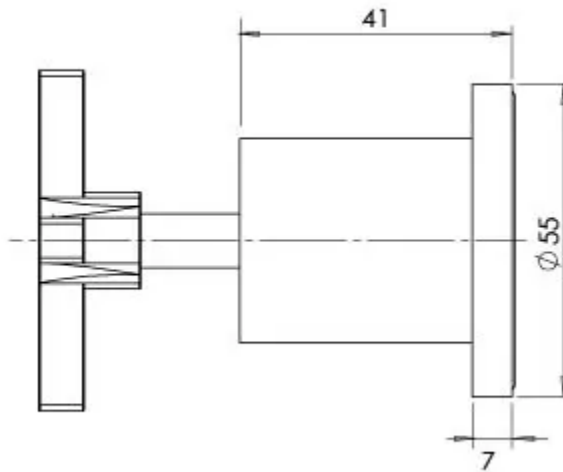

RADII

RADII WALL TOP ASSEMBLIES

SPECIFICATIONS

AVAILABLE IN

RA060 CHR
Chrome

INFORMATION

Temperature Rating
1 - 75°C

Pressure Rating
150 - 500kPa

Please visit <https://www.phoenixtapware.com.au/warranty> to view the full warranty

While we aim to ensure the specifications shown are correct at time of printing, Phoenix Tapware reserves the right to make modifications without prior notice. Always use the physical product measurements for mark-ups and roughing-in as the line drawing shown may differ from the actual product over time. All measurements are shown in millimetres. Colours may vary from image shown.