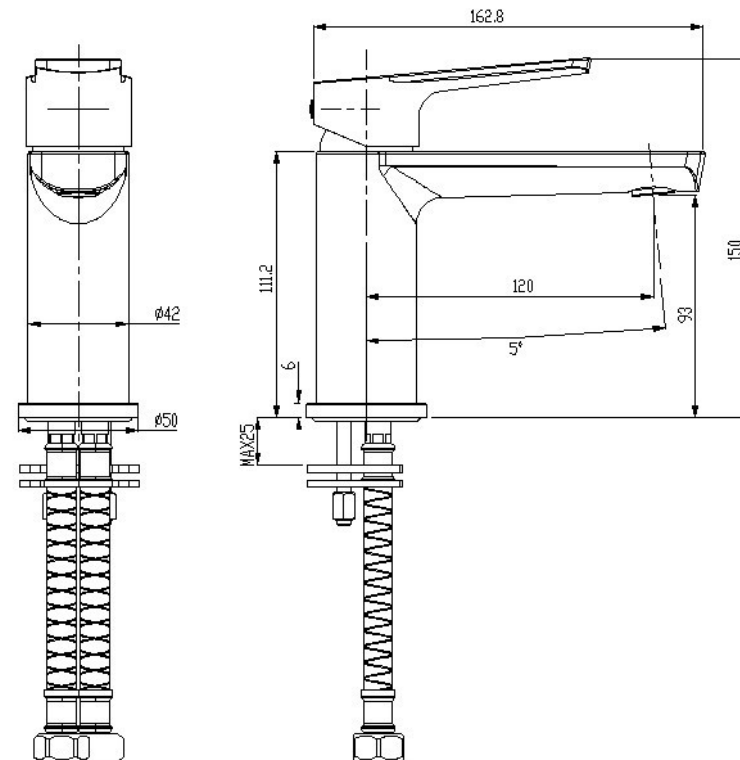

## AKEMI BASIN MIXER BLACK 10331

- Contemporary new design
- Available in black & 6 additional finishes
- 15 year conditional warranty
- Wels Rating 5 Star 6 LPM
- WELS Registration T32327 (V)
- Maximum operating pressure 500kpa
- Minimum operating pressure 150kpa
- Maximum water temperature 80 degrees
- Must be installed by a licensed plumber
- Isolation stops must be installed inline before flex connectors