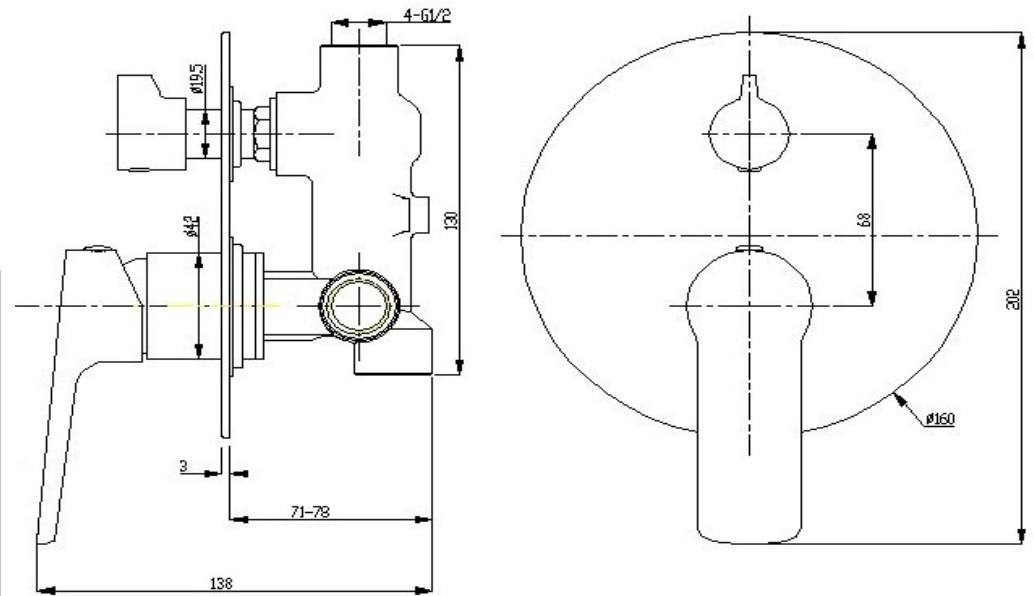

AKEMI DIVERTER MIXER BLACK/ROSE GOLD 10346BRG

- Contemporary new design
- Available in chrome & 6 finishes
- 15 year conditional warranty
- Maximum operating pressure 500kpa
- Minimum operating pressure 150kpa
- Maximum water temperature 80 degrees
- Must be installed by a licensed plumber