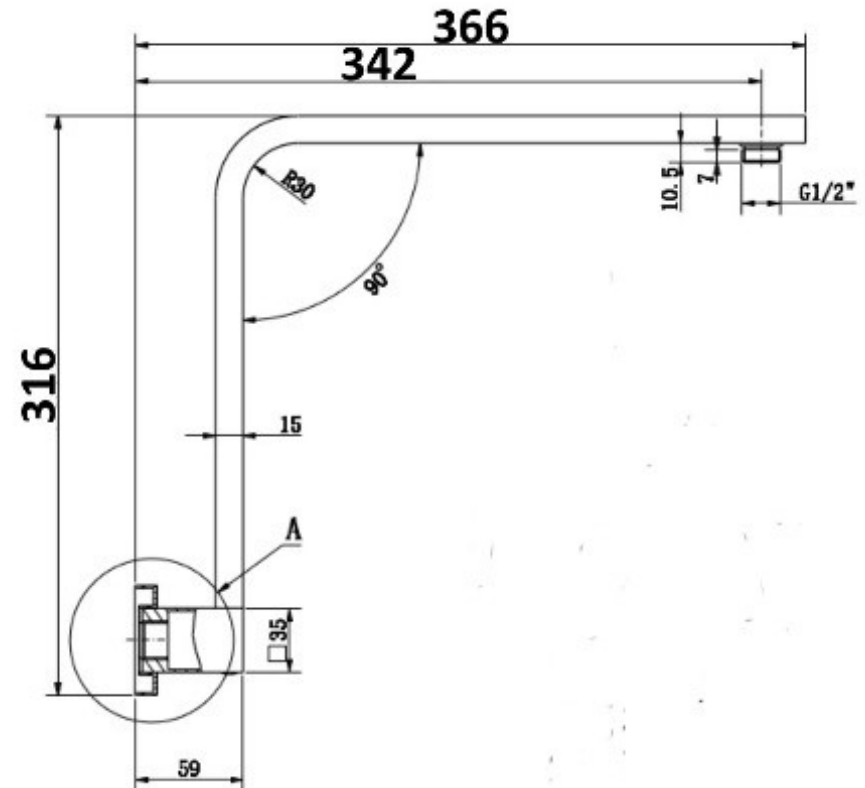

Millennium

Mixers • Showers • Accesories • Baths • Basins

KIATO HI RISE WALL ARM 340MM BLACK 10369

- Contemporary new design
- Available in brushed nickel & black
- 15 years replacement warranty
- Maximum operating pressure 500kpa
- Minimum operating pressure 150kpa
- Maximum water temperature 80 degrees
- Must be installed by a licensed plumber