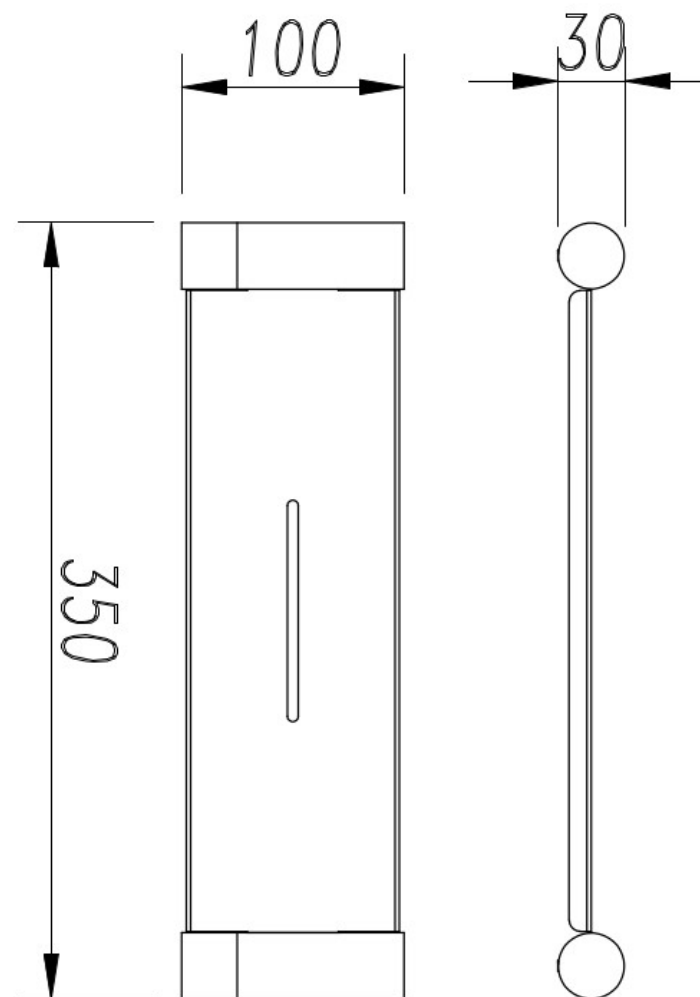

FINESA SHELF 350MM CHROME 6837

- Contemporary new design
- Available in chrome & powder coat matte black
- Dual fixing for added stability
- Brass construction
- 10 year replacement warranty

MILLENNIUM TAPWARE