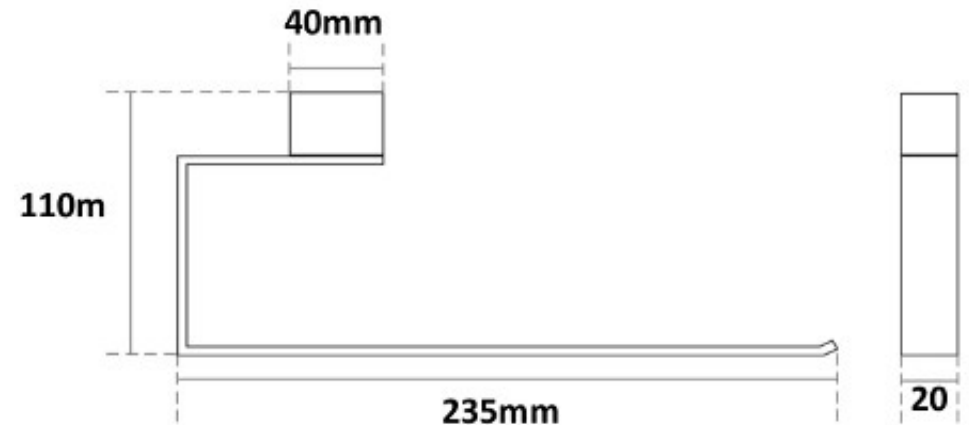

## ZOYA TOWEL STIRRUP CHROME 7835

- Contemporary new design
- Available in chrome & electroplate matte black
- Dual fixing for added stability
- Brass construction
- 10 year replacement warranty