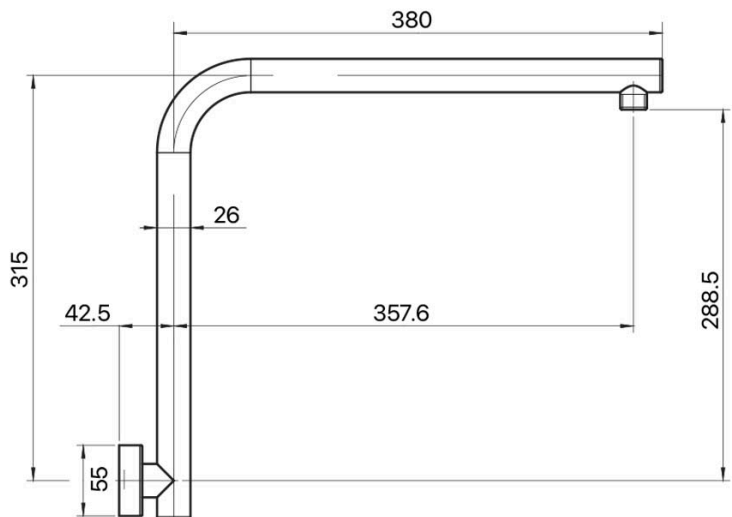

tapware & accessories

MATCHA COLLECTION

Item Code: 11RSA02C  
Finish: Chrome  
Operating Temp: 1-80°C  
Material: Brass  
Warranty: 10 Years

Other Finishes

Brushed Brass

Brushed Nickel

Gun Metal

Matt Black

MATCHA HIGH RISE SHOWER ARM

A BRAND BY  
**BRASSHARDS**  
— GROUP —