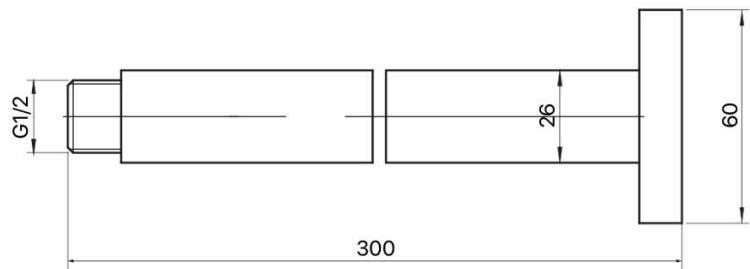

Brushed
Brass

Brushed
Nickel

Chrome

Gun
Metal

MATCHA 300MM CEILING ARM

A BRAND BY

BRASSHARDS

— GROUP —