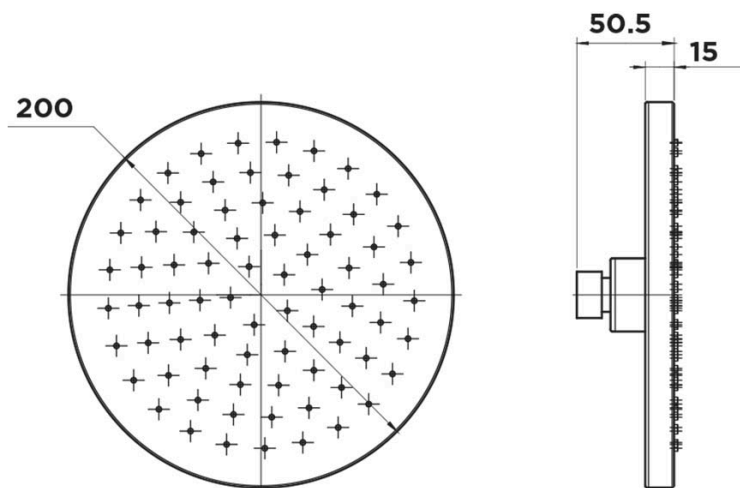

tapware & accessories

MATCHA COLLECTION

Item Code: 11RSH02CL

Finish: Chrome

WELS Rating: 3 Star 8.5L/min

Operating Temp: 1-80°C

Material: Brass/PVC

Warranty: 10 Years

Additional Notes:

- Suits 1/2" Shower Arms

Other Finishes

Brushed
Brass

Brushed
Nickel

Gun
Metal

Matt
Black

MATCHA 200MM ABS SHOWER HEAD