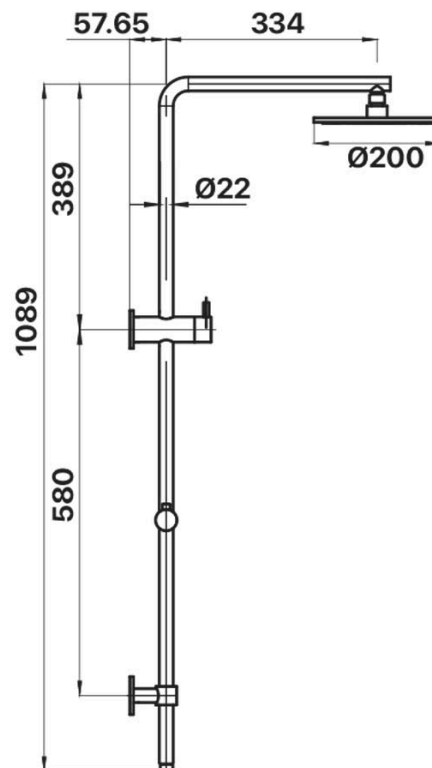

tapware & accessories

MATCHA COLLECTION

Item Code: 11RSL01CL

Finish: Chrome

WELS Rating:

Shower Head: 3 Star 8L/min,

Handshower: 4 Star 7L/min

Operating Temp: 1-80°C

Material: Brass/PVC

Warranty: 10 Years

Additional Notes:

- 200mm Slimline Brass Shower Head
- Built In Diverter
- 1.5m Hose
- 3 Spray Handpiece (Rain/Massage/Combo)

MATCHA DELUXE TWIN SHOWER

A BRAND BY

BRASSHARDS