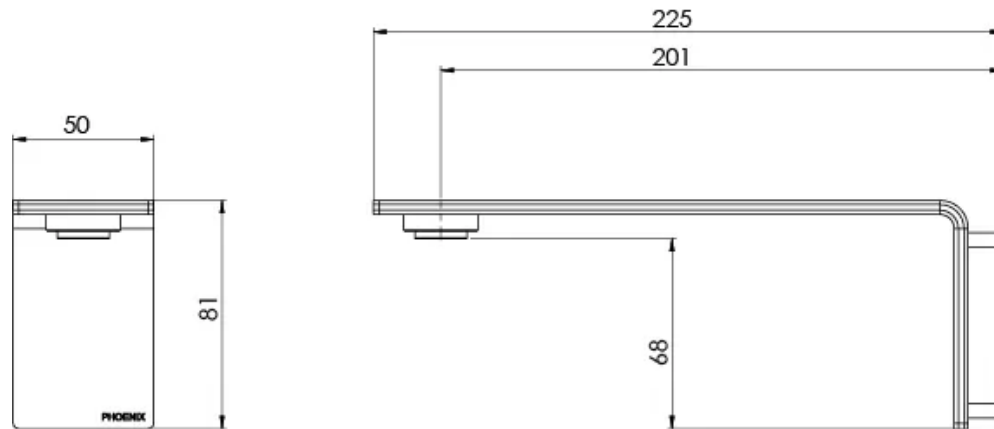

# AXIA

AXIA WALL BASIN / BATH OUTLET 200MM

## SPECIFICATIONS