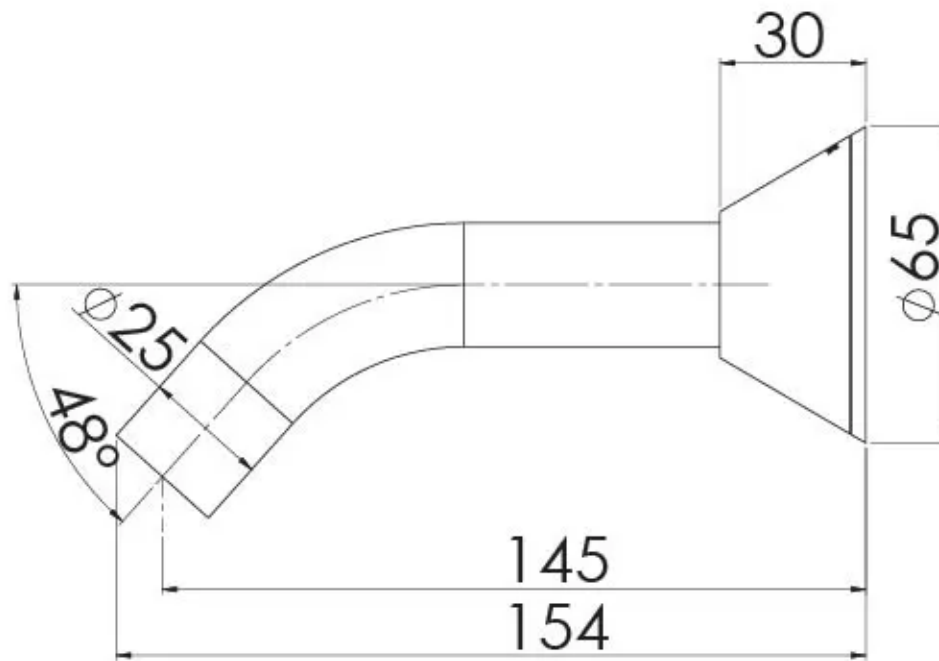

IVY

IVY BATH OUTLET 150MM

SPECIFICATIONS

AVAILABLE IN

671 CHR
Chrome

INFORMATION

Temperature Rating
1 - 75°C

Pressure Rating
150 - 500kPa