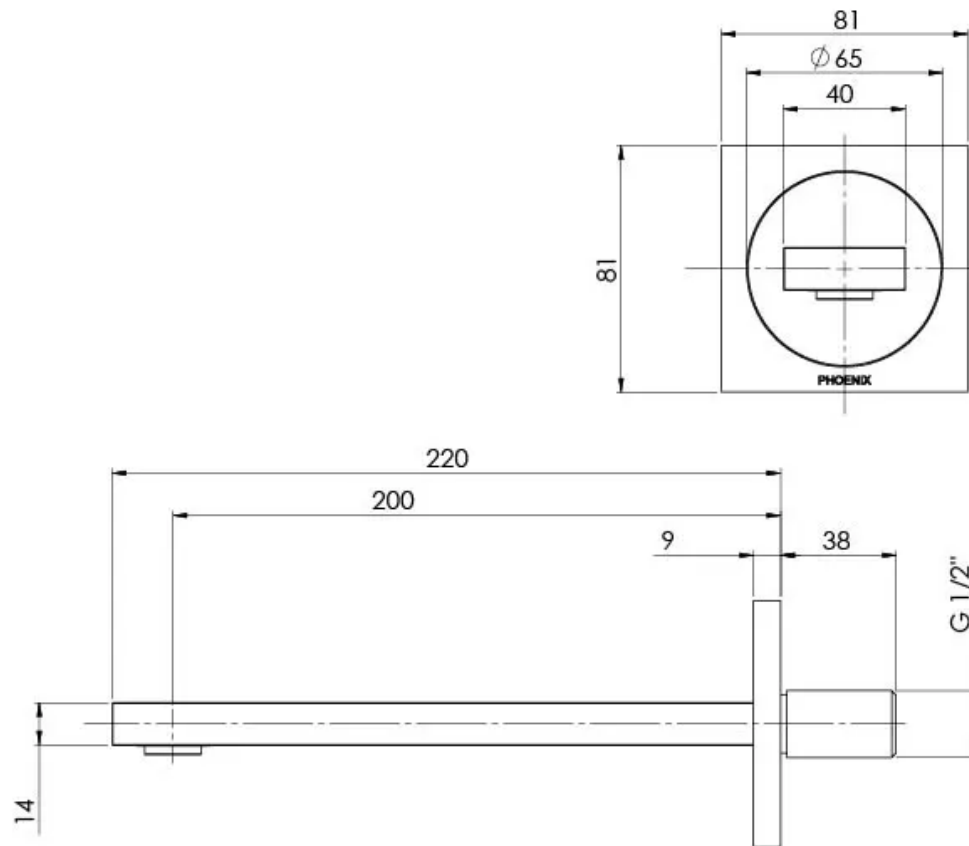

## ORTHO WALL BASIN / BATH OUTLET 200MM

## SPECIFICATIONS

Please visit <https://www.phoenixtapware.com.au/warranty> to view the full warranty

While we aim to ensure the specifications shown are correct at time of printing, Phoenix Tapware reserves the right to make modifications without prior notice. Always use the physical product measurements for mark-ups and roughing-in as the line drawing shown may differ from the actual product over time. All measurements are shown in millimetres. Colours may vary from image shown.