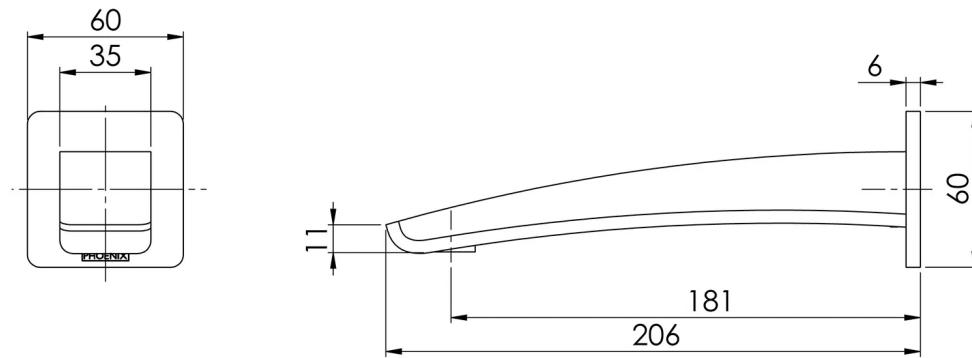

RUSH

RUSH WALL BATH OUTLET 180MM

SPECIFICATIONS

AVAILABLE IN

RU776 CHR
Chrome

RU776-40
Brushed Nickel

RU776 MB
Matte Black

INFORMATION

Temperature Rating
1 - 75°C

Pressure Rating
150 - 500kPa

MAINTENANCE AND CARE:

- All surfaces should be cleaned with mild liquid detergent or soap and water.
- Do not use cream cleaners or citrus based cleaning products, as they are abrasive.
- Use of unsuitable cleaning agents may damage the surface.
- Any damage caused in this way will not be covered by warranty.

Please visit <https://www.phoenixtapware.com.au/warranty> to view the full warranty

While we aim to ensure the specifications shown are correct at time of printing, Phoenix Tapware reserves the right to make modifications without prior notice. Always use the physical product measurements for mark-ups and roughing-in as the line drawing shown may differ from the actual product over time. All measurements are shown in millimetres. Colours may vary from image shown.

Ph: +61 3 9780 4200
23/05/2023
phoenixtapware.com.au