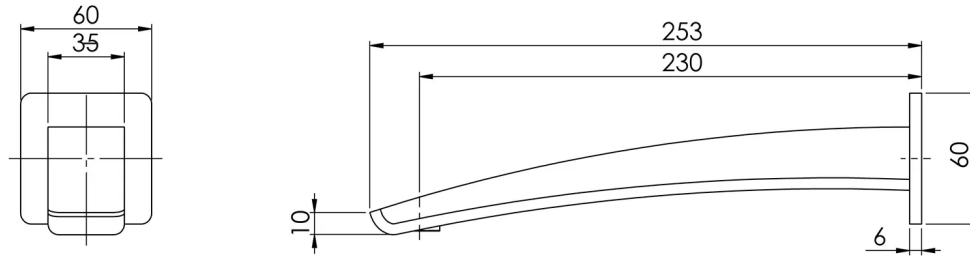

RUSH

RUSH WALL BATH OUTLET 230MM

SPECIFICATIONS

AVAILABLE IN

RU777 CHR
Chrome

RU777-40
Brushed Nickel

RU777 MB
Matte Black

INFORMATION