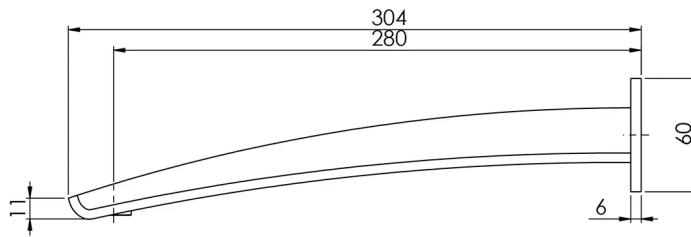

RUSH

RUSH WALL BATH OUTLET 280MM

SPECIFICATIONS

AVAILABLE IN

RU772 CHR
Chrome

RU772 MB
Matte Black

INFORMATION

Temperature Rating
1 - 75°C

Pressure Rating
150 - 500kPa

MAINTENANCE AND CARE:

- All surfaces should be cleaned with mild liquid detergent or soap and water.
- Do not use cream cleaners or citrus based cleaning products, as they are abrasive.
- Use of unsuitable cleaning agents may damage the surface.
- Any damage caused in this way will not be covered by warranty.

Please visit <https://www.phoenixtapware.com.au/warranty> to view the full warranty