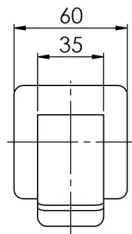

RUSH

RUSH WALL BATH OUTLET 280MM

SPECIFICATIONS

AVAILABLE IN

RU772 CHR
Chrome

RU772 MB
Matte Black

INFORMATION

Temperature Rating
1 - 75°C

Pressure Rating
150 - 500kPa