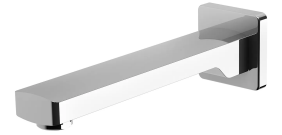

TEVA

TEVA WALL BATH OUTLET 200MM

SPECIFICATIONS

AVAILABLE IN

152-7620-00
Chrome

152-7620-40
Brushed Nickel

152-7620-10
Matte Black

INFORMATION