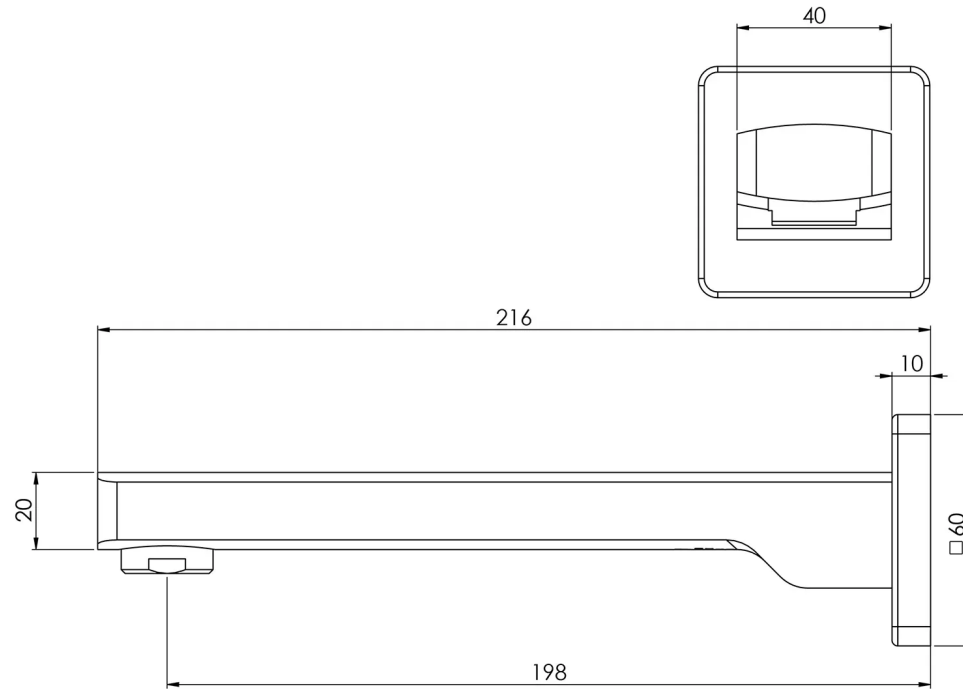

TEVA

TEVA WALL BATH OUTLET 200MM

SPECIFICATIONS

AVAILABLE IN

152-7620-00
Chrome

152-7620-40
Brushed Nickel

152-7620-10
Matte Black

INFORMATION