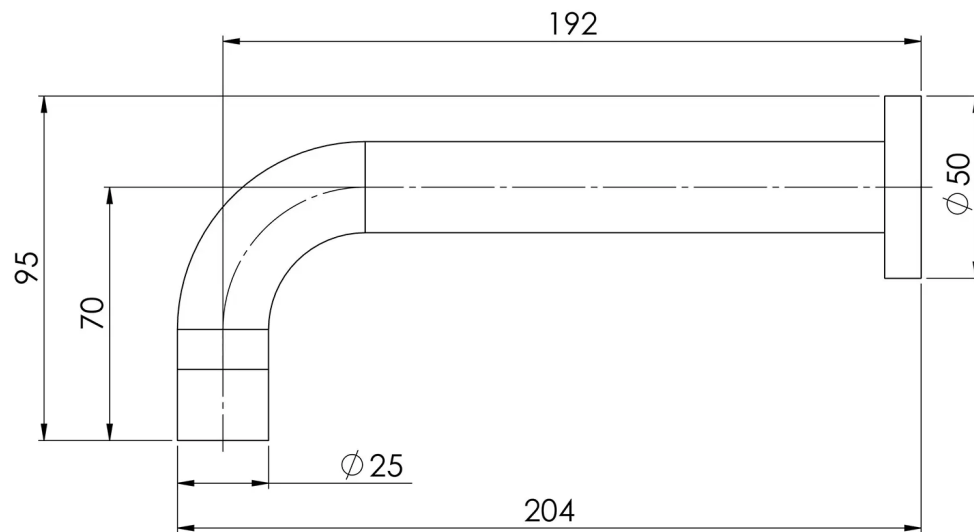

VIVID

VIVID WALL BATH OUTLET 200MM CURVED

SPECIFICATIONS

AVAILABLE IN

V251 CHR
Chrome

INFORMATION

Temperature Rating
1 - 75°C

Pressure Rating
150 - 500kPa