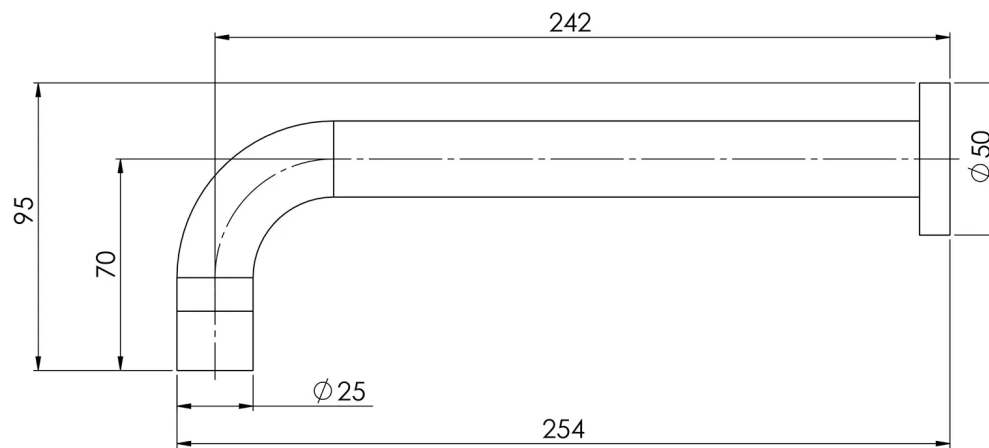

VIVID

VIVID WALL BATH OUTLET 250MM CURVED

SPECIFICATIONS

AVAILABLE IN

V253 CHR
Chrome

INFORMATION

Temperature Rating
1 - 75°C

Pressure Rating
150 - 500kPa