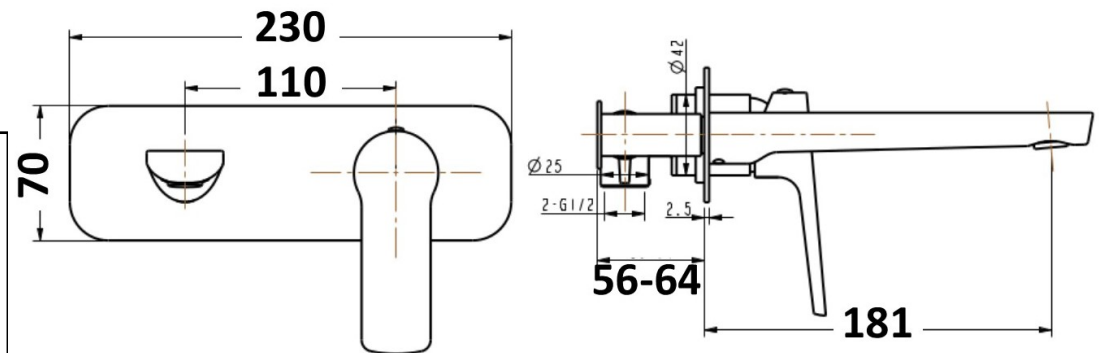

AKEMI WALL BASIN MIXER BLACK/ BRUSHED NICKEL 10338BNP

- Contemporary new design
- Available in chrome & 6 other finishes
- 15 Year conditional warranty
- WELS Rating 5 Star 6 LPM
- WELS Registration T32180 (V)
- Maximum operating pressure 500kpa
- Minimum operating pressure 150kpa
- Maximum water temperature 80 degrees
- Must be installed by a licensed plumber