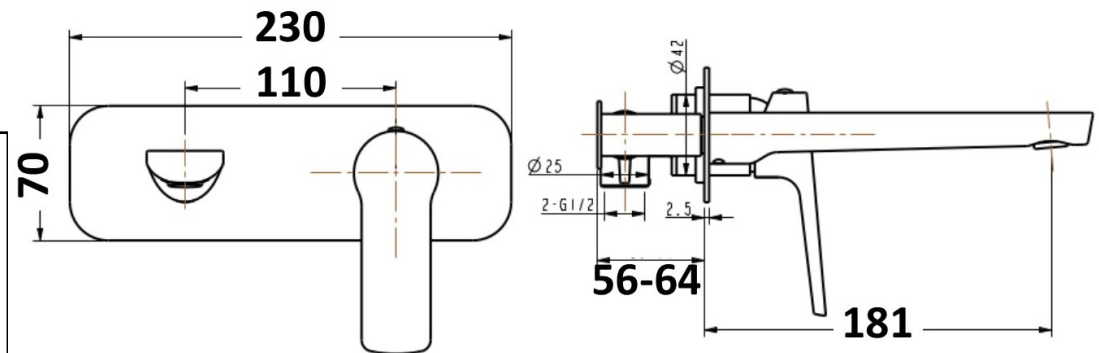

AKEMI WALL BASIN MIXER BLACK/ROSE GOLD 10338BRG

- Contemporary new design
- Available in chrome & 6 other finishes
- 15 Year conditional warranty
- WELS Rating 5 Star 6 LPM
- WELS Registration T32180 (V)
- Maximum operating pressure 500kpa
- Minimum operating pressure 150kpa
- Maximum water temperature 80 degrees
- Must be installed by a licensed plumber