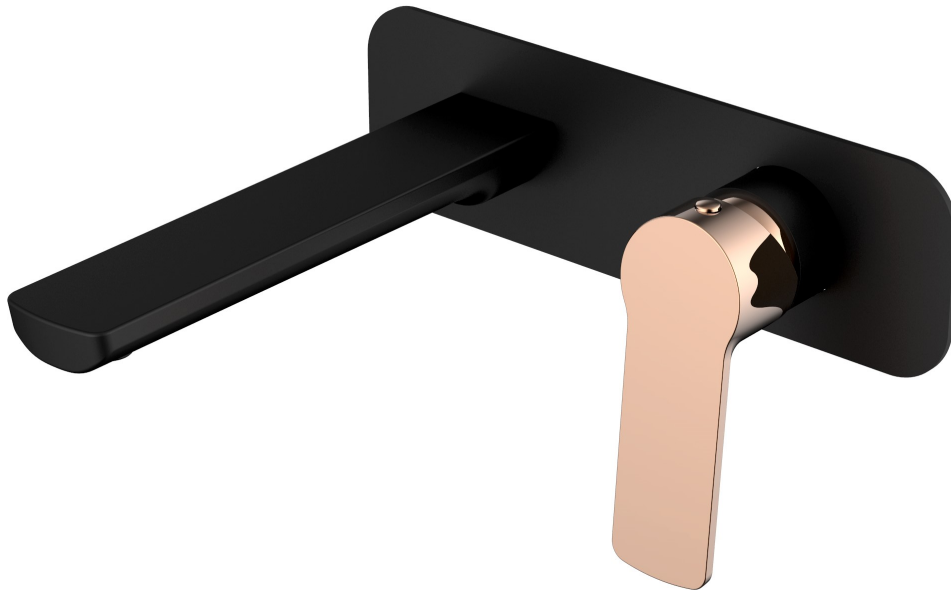

AKEMI WALL BASIN MIXER BLACK/ROSE GOLD 10338BRG

- Contemporary new design
- Available in chrome & 6 other finishes
- 15 Year conditional warranty
- WELS Rating 5 Star 6 LPM
- WELS Registration T32180 (V)
- Maximum operating pressure 500kpa
- Minimum operating pressure 150kpa
- Maximum water temperature 80 degrees
- Must be installed by a licensed plumber