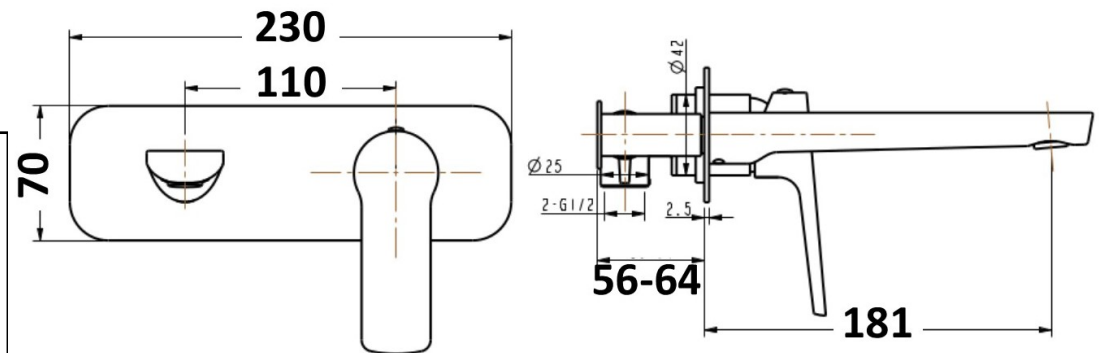

AKEMI WALL BASIN MIXER BRUSHED NICKEL 10338NP

- Contemporary new design
- Available in chrome & 6 other finishes
- 15 Year conditional warranty
- WELS Rating 5 Star 6 LPM
- WELS Registration T32180 (V)
- Maximum operating pressure 500kpa
- Minimum operating pressure 150kpa
- Maximum water temperature 80 degrees
- Must be installed by a licensed plumber