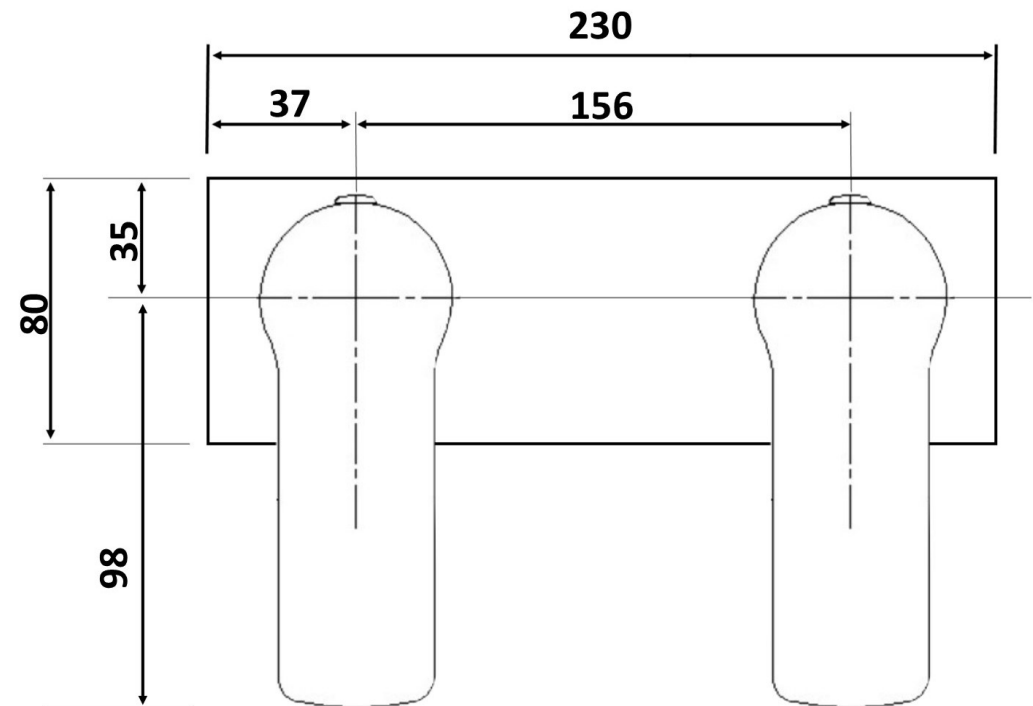

Millennium

Mixers • Showers • Accesories • Baths • Basins

AKEMI DUAL SHOWER MIXER CHROME 10342D

- Contemporary new design
- Available in chrome, black/chrome & white/chrome
- 15 year conditional warranty
- Maximum operating pressure 500kpa
- Minimum operating pressure 80kpa
- Vitreous china construction
- Must be installed by a licensed plumber