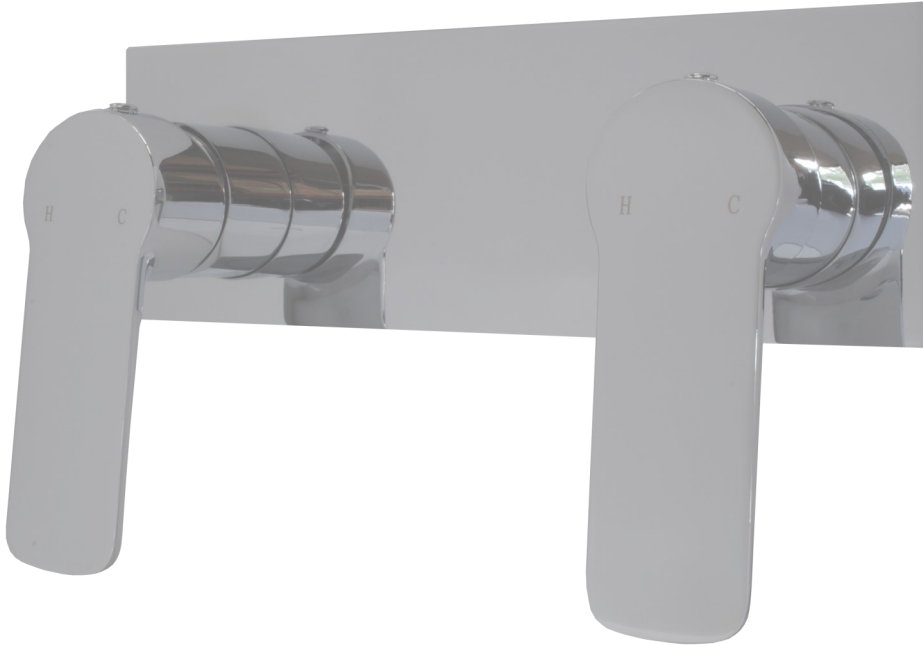

Millennium

Mixers • Showers • Accesories • Baths • Basins

AKEMI DUAL SHOWER MIXER CHROME 10342D

- Contemporary new design
- Available in chrome, black/chrome & white/chrome
- 15 year conditional warranty
- Maximum operating pressure 500kpa
- Minimum operating pressure 80kpa
- Vitreous china construction
- Must be installed by a licensed plumber