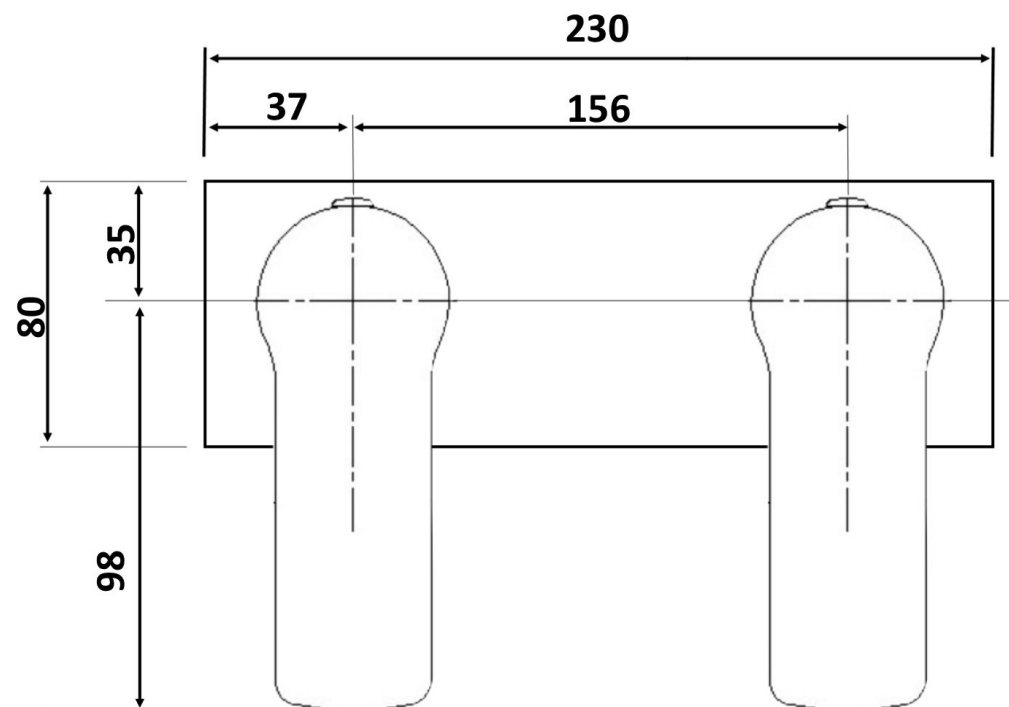

AKEMI DUAL SHOWER MIXER BLACK/ CHROME 10344D

- Contemporary new design
- Available in chrome, black/chrome & white/chrome
- 15 year conditional warranty
- Maximum operating pressure 500kpa
- Minimum operating pressure 80kpa
- Vitreous china construction
- Must be installed by a licensed plumber
- Chrome plate, black wall bodies, black/chrome handles