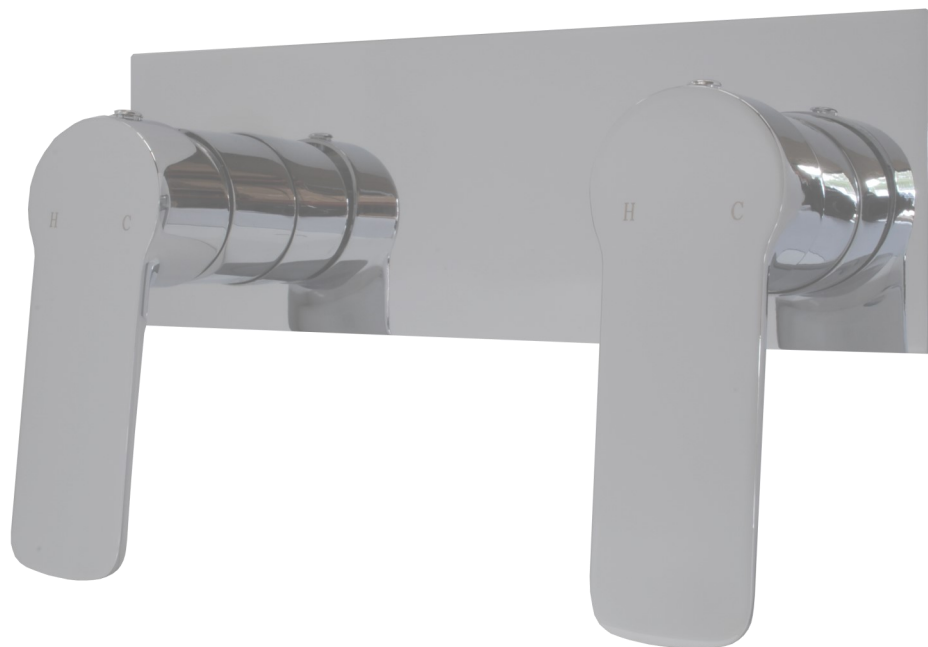

AKEMI DUAL SHOWER MIXER BLACK/ CHROME 10344D

- Contemporary new design
- Available in chrome, black/chrome & white/chrome
- 15 year conditional warranty
- Maximum operating pressure 500kpa
- Minimum operating pressure 80kpa
- Vitreous china construction
- Must be installed by a licensed plumber
- Chrome plate, black wall bodies, black/chrome handles