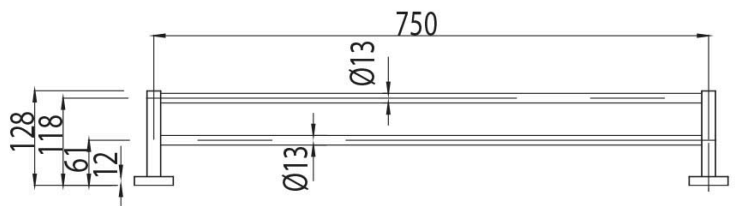

tapware & accessories

MINT COLLECTION

Item Code: 13SDR01C

Finish: Chrome

Material: Metal

Warranty: 10 Years

Additional Notes:

- Ultra-Fix Mountings
- Rail can be cut to size

Other Finishes

Matt
Black

MINT 750MM DOUBLE TOWEL RAIL

A BRAND BY

BRASSHARDS
— GROUP —