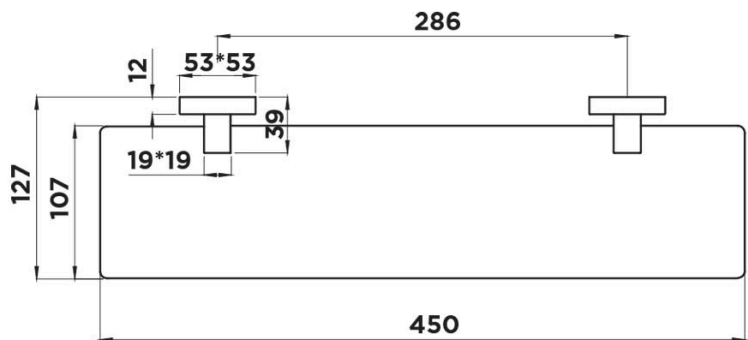

tapware & accessories

MINT COLLECTION

Item Code: 13SGS01M
Finish: Matt Black
Operating Temp: 1-75°C
Material: Metal/Glass
Warranty: 10 Years
Additional Notes:
• Ultra-Fix Mountings

Other Finishes

Chrome

MINT 450MM GLASS SHOWER SHELF