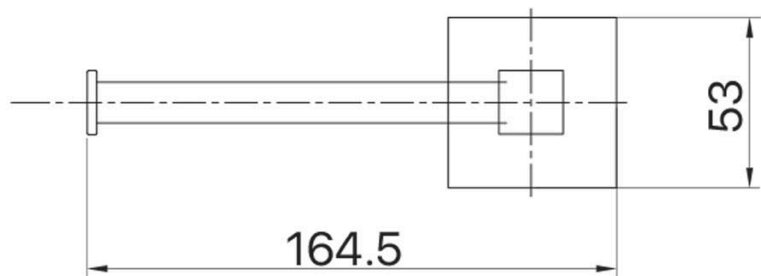

MINT TOILET ROLL HOLDER

A BRAND BY
BRASSHARDS
— GROUP —