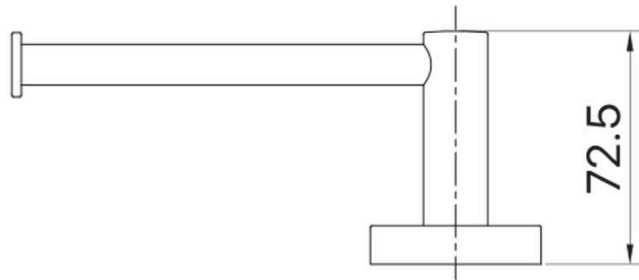

MINT TOILET ROLL HOLDER

A BRAND BY
BRASSHARDS
— GROUP —